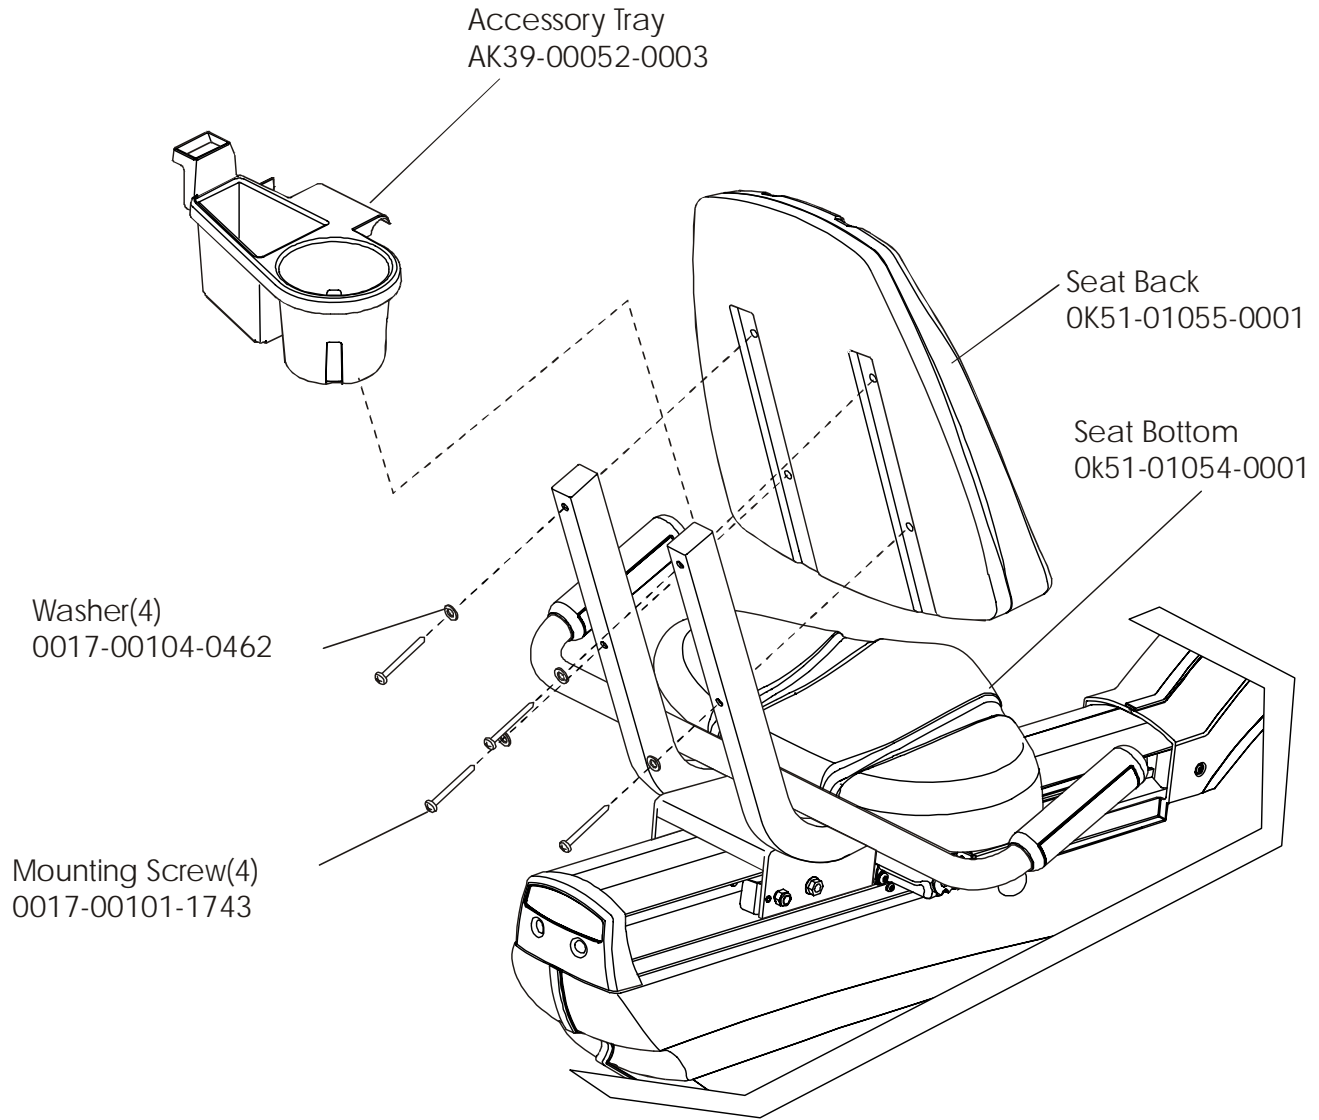

ARCTIC SILVER 95RWEZ
Seat Pads and Accessory Tray

95RWEZ-0100-01
S/N CZR100000 and UP